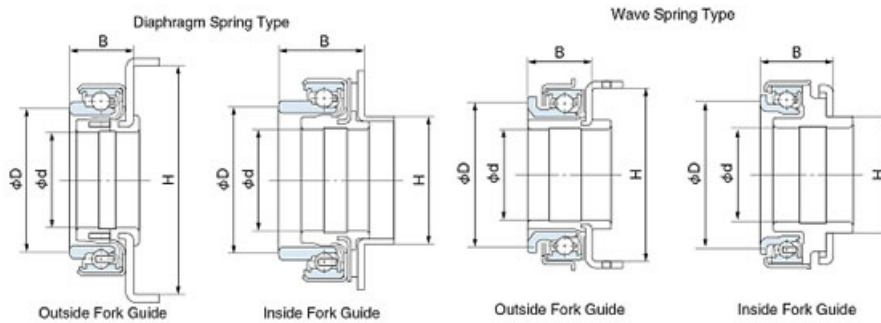

### Technical sheet of 68SCRN43A

<b>Type :</b>	Clutch Bearings	
<b>Model :</b>	<a href="https://en.tradebearings.com/68SCRN43A">68SCRN43A</a>	
<b>Main demensions :</b>	35 mm × 68 mm × 33 mm	Bore Dia × Outside Dia × Width Dia
<b>d mm:</b>	35	inner ring diameter
<b>D mm:</b>	68	Outer ring diameter
<b>B(T) mm:</b>	33	Overall Width