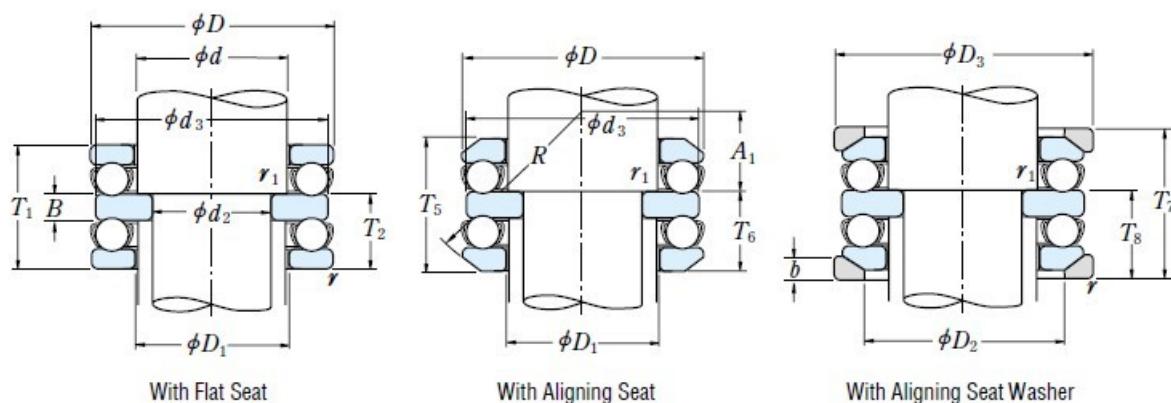

52334X

Technical sheet of 52334X

Type :	Thrust Ball Bearings	
Model :	52334X	
Main demensions :	170 mm × 280 mm × 153 mm	Bore Dia × Outside Dia × Width Dia
M kg:	40.8	Mass
d mm:	170	inner ring diameter
D mm:	280	Outer ring diameter
B(T) mm:	153	Overall Width
Cr kN:	465	Radial dynamic load rating
C0r kN:	1570	Radial static load rating
Grease r/min:	560	Reference speed
Oil r/min:	850	Limiting speed