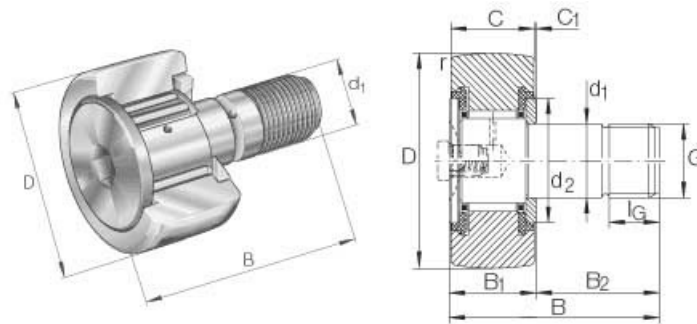

KRX18X40X69.5-2

Technical sheet of KRX18X40X69.5-2

Type :	Cam followers	
Model :	KRX18X40X69.5-2	
Main dimensions :	18 mm × 40 mm × 69.5 mm	Bore Dia × Outside Dia × Width Dia
d mm:	18	inner ring diameter
D mm:	40	Outer ring diameter
B(T) mm:	69.5	Overall Width