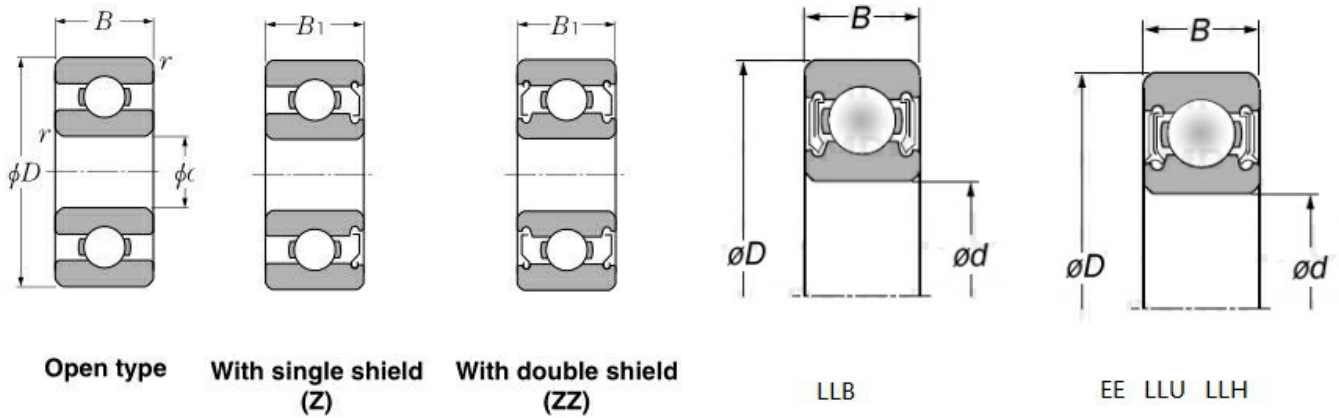

6205.EE.A50

Technical sheet of 6205.EE.A50

Type :	Single row deep groove ball bearings	
Model :	6205.EE.A50	
Main demensions :	25 mm × 52 mm × 15 mm	Bore Dia × Outside Dia × Width Dia
HS Code :	8482102000	Bearing customs code
d mm:	25	inner ring diameter
D mm:	52	Outer ring diameter
B(T) mm:	15	Overall Width