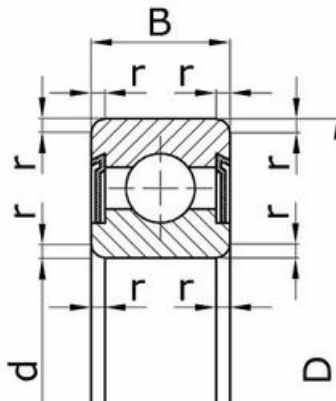

### Technical sheet of 6-80027 C1

<b>Type :</b>	Deep Groove Ball Bearings	
<b>Model :</b>	<a href="#">6-80027 C1</a>	
<b>Main demensions :</b>	7 mm × 22 mm × 7 mm	Bore Dia × Outside Dia × Width Dia
<b>M kg:</b>	0.013	Mass
<b>HS Code :</b>	8482102000	Bearing customs code
<b>d mm:</b>	7	inner ring diameter
<b>D mm:</b>	22	Outer ring diameter
<b>B(T) mm:</b>	7	Overall Width