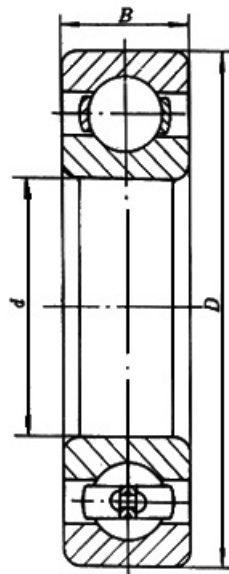

6205/YA

60000 型
(0000 型)
开式深沟球轴承

New Designations :	6205/YA	
Old Code :	205EK1	
Main demensions :	25 × 52 × 15	Bore Dia × Outside Dia × Width Dia (mm)
M :	0.126 kg	Weight
HS Code :	8482102000	Bearing customs code
ID :	25 mm	Inside diameter(I.D.)
OD :	52 mm	Outside diameter(O.D.)
T(B) :	15 mm	Thickness(W.D.)
Category :	Deep Groove Ball Bearing	