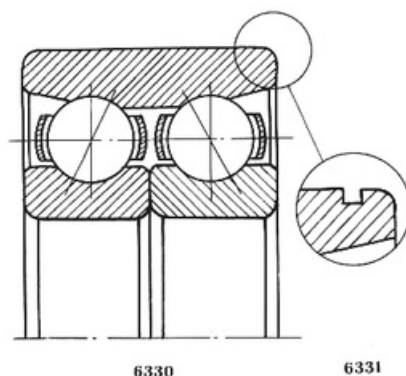

156704 E1

Technical sheet of 156704 E1

| | | |
|--------------------------|-------------------------------|------------------------------------|
| Type : | Angular Contact Ball Bearings | |
| Model : | 156704 E1 | |
| Main dimensions : | 20 mm × 50 mm × 20 mm | Bore Dia × Outside Dia × Width Dia |
| M kg: | 0.193 | Mass |
| HS Code : | 8482103000 | Bearing customs code |
| d mm: | 20 | inner ring diameter |
| D mm: | 50 | Outer ring diameter |
| B(T) mm: | 20 | Overall Width |