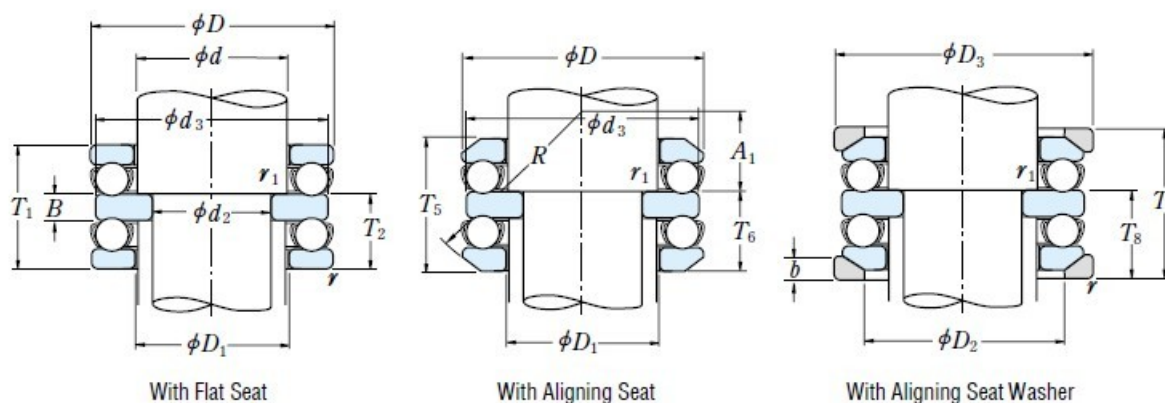

54411

Technical sheet of 54411

Type :	Thrust Ball Bearings	
Model :	54411	
Main demensions :	55 mm × 120 mm × 92 mm	Bore Dia × Outside Dia × Width Dia
M kg:	4.68	Mass
d mm:	55	inner ring diameter
D mm:	120	Outer ring diameter
B(T) mm:	92	Overall Width
Cr kN:	181	Radial dynamic load rating
C0r kN:	350	Radial static load rating
Grease r/min:	1200	Reference speed
Oil r/min:	1800	Limiting speed