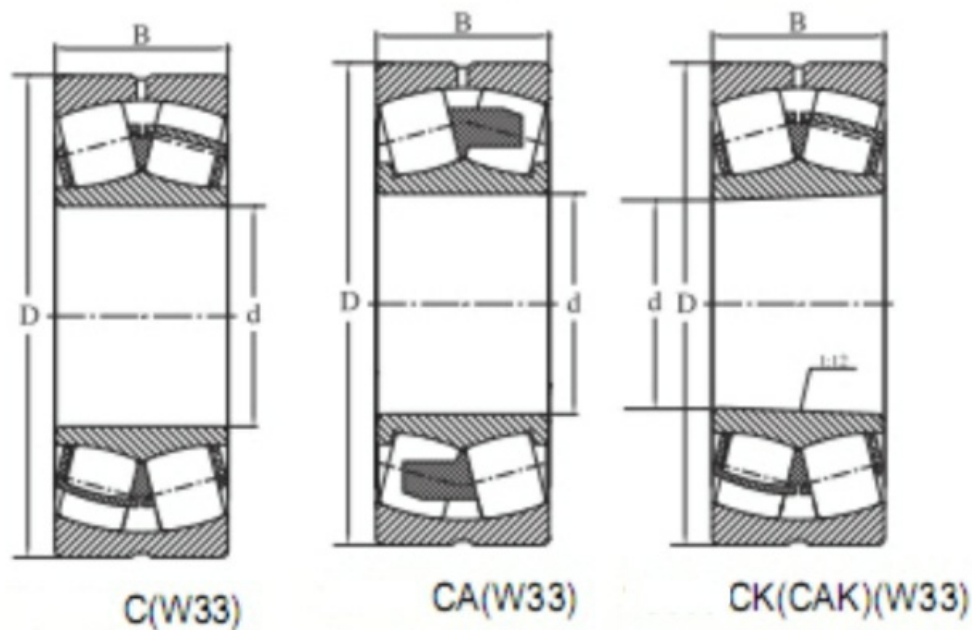

22233

Technical sheet of 22233

Type :	Spherical Roller Bearings	
Model :	22233	
Main dimensions :	160 mm × 290 mm × 80 mm	Bore Dia × Outside Dia × Width Dia
M kg:	24.1	Mass
HS Code :	8482300000	Bearing customs code
d mm:	160	inner ring diameter
D mm:	290	Outer ring diameter
B(T) mm:	80	Overall Width
Cr kN:	825	Radial dynamic load rating
C0r kN:	1300	Radial static load rating
Grease r/min:	1500	Reference speed
Oil r/min:	1900	Limiting speed

Detailed parameters and installation dimensions:

rsmin: 3 mm

Tradebearing(TBS) - Bearing Enquiry: <https://en.tradebearings.com/>

Welcome Tradebearings for basic bearing designations and dimensions enquiry system