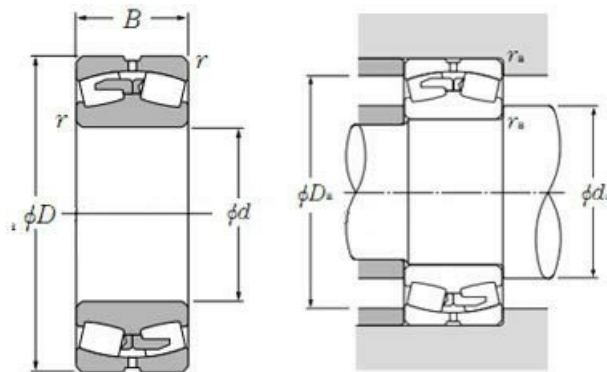

22236B

Technical sheet of 22236B

| | | |
|--------------------------|---------------------------|------------------------------------|
| Type : | Spherical Roller Bearings | |
| Model : | 22236B | |
| Old Code : | 22236B | |
| Main demensions : | 180 mm × 320 mm × 86 mm | Bore Dia × Outside Dia × Width Dia |
| M kg: | 29.3 | Mass |
| d mm: | 180 | inner ring diameter |
| D mm: | 320 | Outer ring diameter |
| B(T) mm: | 86 | Overall Width |
| Cr kN: | 1040 | Radial dynamic load rating |
| C0r kN: | 1610 | Radial static load rating |
| Grease r/min: | 1300 | Reference speed |
| Oil r/min: | 1700 | Limiting speed |