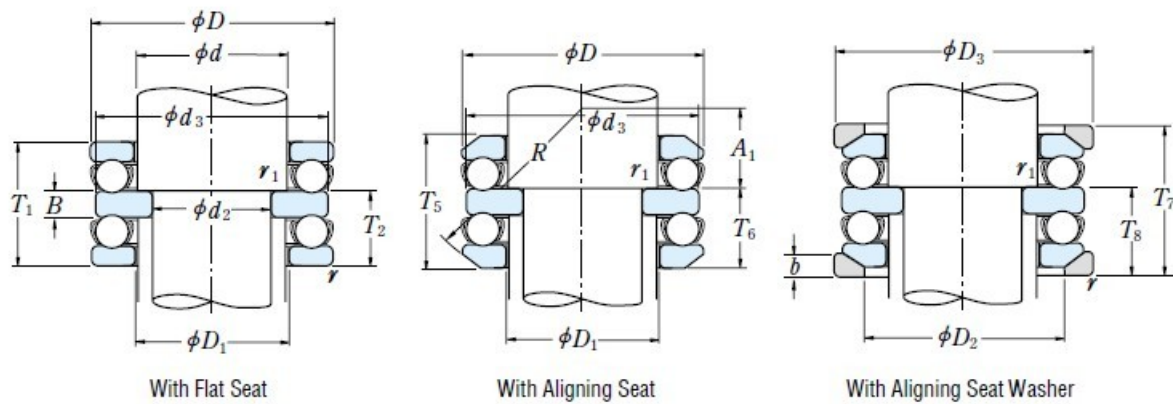

### Technical sheet of 54210

<b>Type :</b>	Thrust Ball Bearings	
<b>Model :</b>	<a href="#">54210</a>	
<b>Main demensions :</b>	50 mm × 78 mm × 42 mm	Bore Dia × Outside Dia × Width Dia
<b>M kg:</b>	0.75	Mass
<b>d mm:</b>	50	inner ring diameter
<b>D mm:</b>	78	Outer ring diameter
<b>B(T) mm:</b>	42	Overall Width
<b>Cr kN:</b>	49	Radial dynamic load rating
<b>C0r kN:</b>	111	Radial static load rating
<b>Grease r/min:</b>	2400	Reference speed
<b>Oil r/min:</b>	3400	Limiting speed