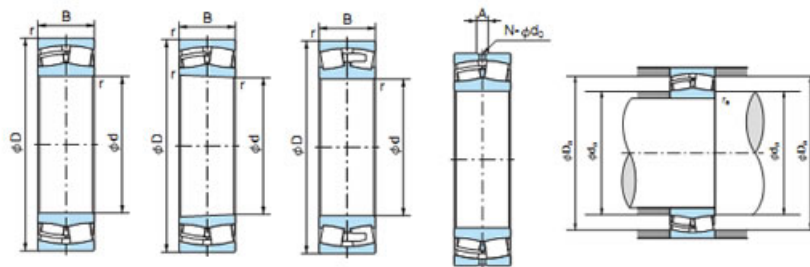

23144A2X

Technical sheet of 23144A2X

| | | |
|--------------------------|---------------------------|------------------------------------|
| Type : | Spherical Roller Bearings | |
| Model : | 23144A2X | |
| Main demensions : | 220 mm × 370 mm × 120 mm | Bore Dia × Outside Dia × Width Dia |
| M kg: | 54.6 | Mass |
| d mm: | 220 | inner ring diameter |
| D mm: | 370 | Outer ring diameter |
| B(T) mm: | 120 | Overall Width |
| Cr kN: | 1590 | Radial dynamic load rating |
| C0r kN: | 2780 | Radial static load rating |
| Grease r/min: | 1000 | Reference speed |
| Oil r/min: | 1200 | Limiting speed |